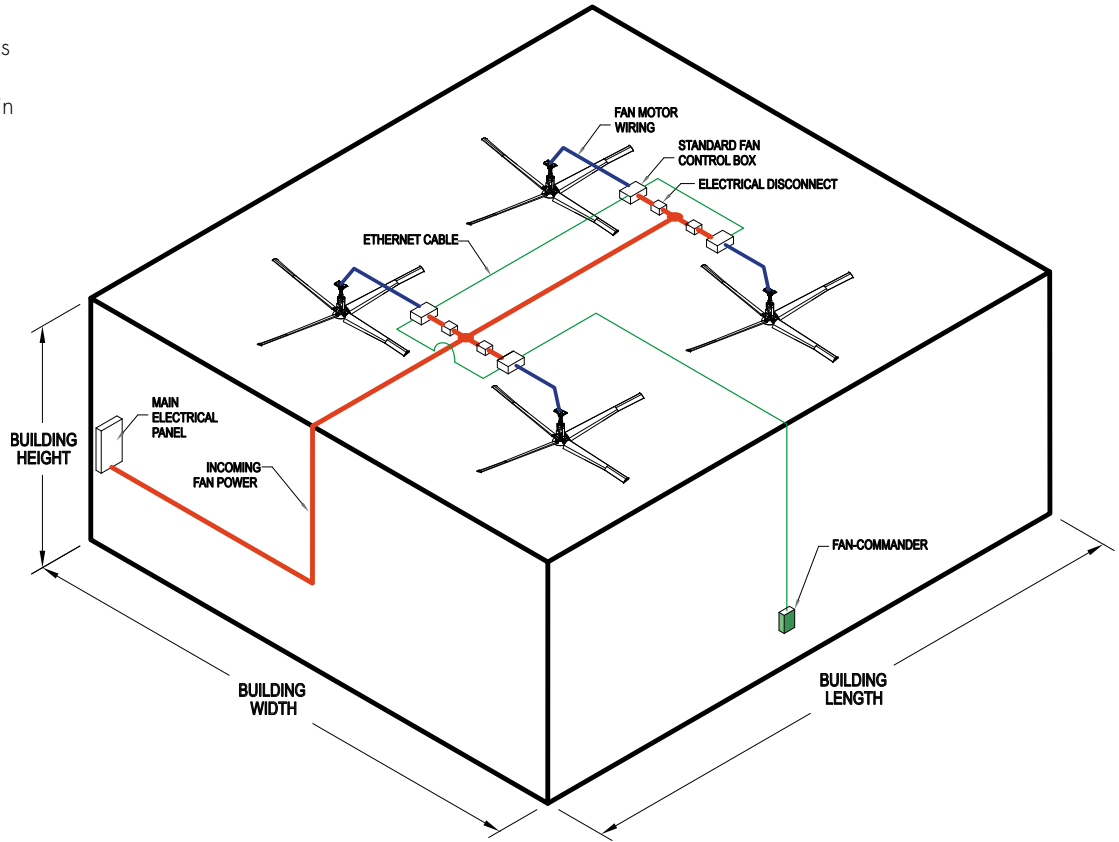

DRIVE DOWN ENERGY COSTS TO A LEVEL
YOU'LL BE COMFORTABLE WITH.

The Revolution Fan-Commander is designed to coordinate the operation of up to 18 Revolution High Volume, Low Speed fans. One centralized control station will communicate with the standard control box at each fan location to maximize performance and reduce energy costs.

Rotating fan icons provide immediate visual of fan operation

Fan network may be scheduled to start/stop twice per day

RITE-HITE[®]

REVOLUTION[®] FAN-COMMANDER[™]

Installation flexibility

- ▶ Standard control boxes may be mounted up higher on walls or columns to minimize costly wiring and to avoid damage in high traffic areas.
- ▶ RJ-45 plugs used to wire the network without special tools.