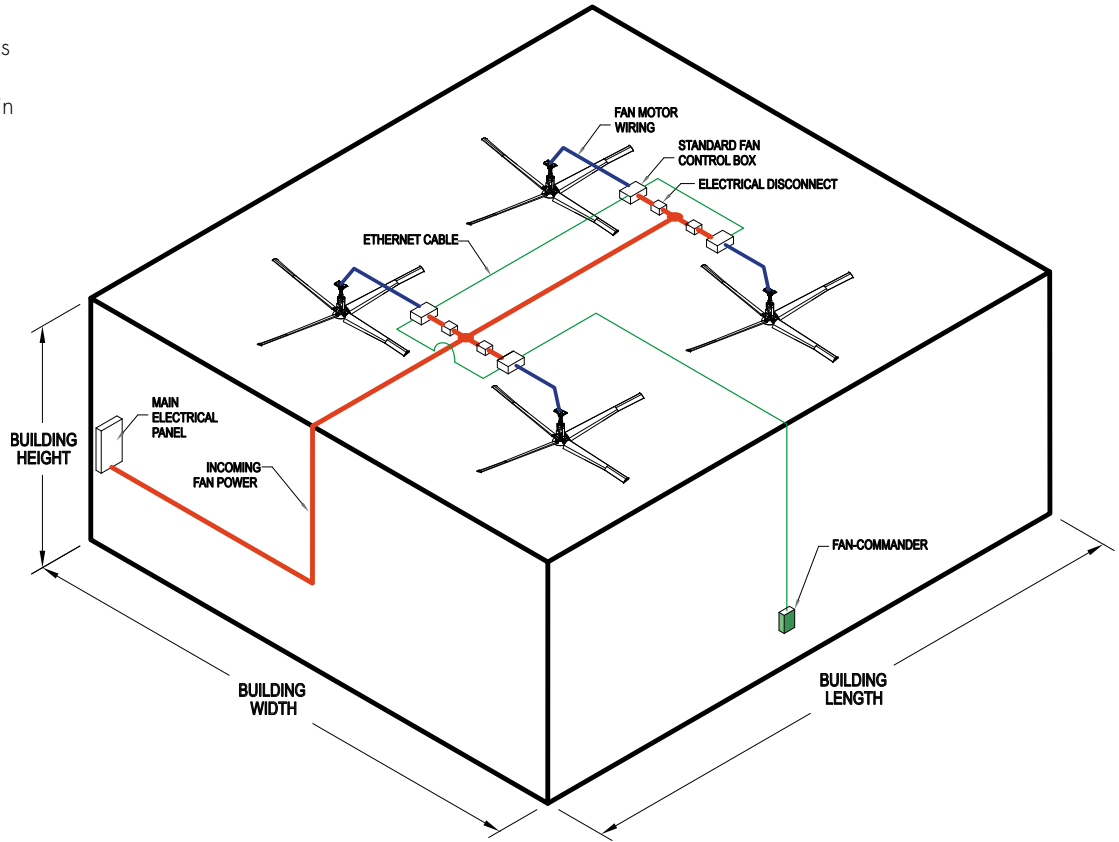

DRIVE DOWN ENERGY COSTS TO A LEVEL
YOU'LL BE COMFORTABLE WITH.

The Revolution Fan-Commander is designed to coordinate the operation of up to 18 Revolution High Volume, Low Speed fans. One centralized control station will communicate with the standard control box at each fan location to maximize performance and reduce energy costs.

Rotating fan icons provide immediate visual of fan operation

Fan network may be scheduled to start/stop twice per day

RITE-HITE[®]

REVOLUTION® FAN-COMMANDER™

Installation flexibility

- ▶ Standard control boxes may be mounted up higher on walls or columns to minimize costly wiring and to avoid damage in high traffic areas.
- ▶ RJ-45 plugs used to wire the network without special tools.